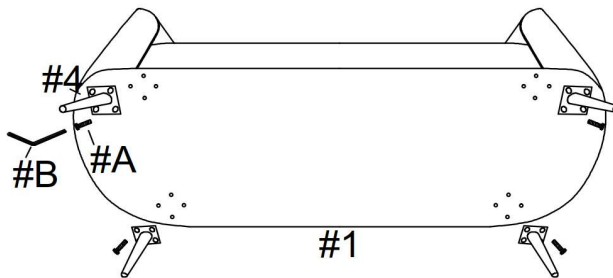

***** Do not fully tighten screws until fully assembled *****

COMPONENT PARTS			
DESCRIPTION	DRAWING	PART NAME	Q'TY(PCS)
#1		SEAT	1
#2		SEAT CUSHION	1
#3		PILLOW	2
#4		LEG	4

HARDWARES REQUIRED

#A  BOLT M6X20mm——16PCS

#B  ALLEN KEY——1PC

Attention:

*** Mattresses not included.

*** Some number parts listed on the instruction sheet may not be in parts bag as they may already be assembled.

Carefully check parts and packing materials prior to ordering replacements.

Please follow the drawings below to assemble the model.

Step.1

Step.2

Step.3

ASSEMBLY INSTRUCTION FOR ACME FURNITURE

MODEL#LV01921 LOVESEAT

Thank you for purchasing this quality product. Be sure to check all packing material carefully for small parts which may have come loose inside the carton during shipment. Separate, identify and count all parts and metal hardware. Compare with parts list to be sure all parts are present. If any part(s) are missing or damaged, please contact your local furniture dealer. For efficient and speedy service, please indicate the model number and code letter of part(s) needed.