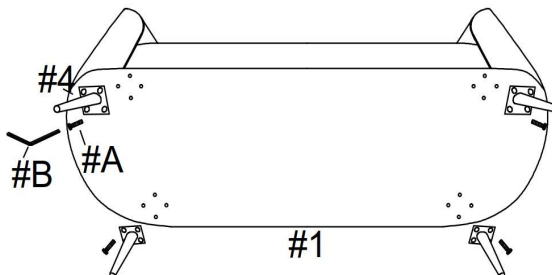

***** Do not fully tighten screws until fully assembled *****

COMPONENT PARTS			
DESCRIPTION	DRAWING	PART NAME	Q'TY(PCS)
#1		SEAT	1
#2		SEAT CUSHION	1
#3		PILLOW	2
#4		LEG	4

HARDWARES REQUIRED

#A  BOLT M6X20mm——16PCS

#B  ALLEN KEY——1PC

Attention:

*** Mattresses not included.

*** Some number parts listed on the instruction sheet may not be in parts bag as they may already be assembled.

Carefully check parts and packing materials prior to ordering replacements.

Please follow the drawings below to assemble the model.

Step.1

Step.2

Step.3

ASSEMBLY INSTRUCTION FOR ACME FURNITURE

MODEL#LV01922 CHAIR

Thank you for purchasing this quality product. Be sure to check all packing material carefully for small parts which may have come loose inside the carton during shipment. Separate, identify and count all parts and metal hardware. Compare with parts list to be sure all parts are present. If any part(s) are missing or damaged, please contact your local furniture dealer. For efficient and speedy service, please indicate the model number and code letter of part(s) needed.